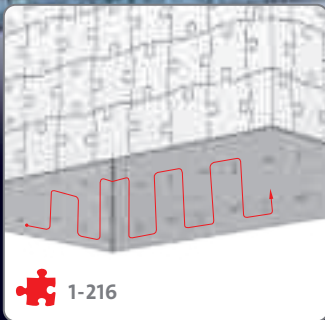

Haunted House Night Edition

3D Puzzle

Ravensburger Verlag GmbH
Postfach 2460 · D-88194 Ravensburg
www.ravensburger.com

Distr. CH: Carlit + Ravensburger AG
Grundstr. 9 · CH-5436 Würenlos

Ravensburger