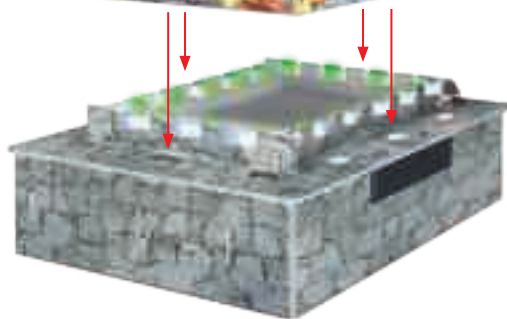

A

B - G

H

Ⓧ Achtung: Das Spielzeug erzeugt Lichtblitze, die bei empfindlichen Personen Epilepsie auslösen können. Ⓢ WARNING: This toy produces flashes that may trigger epilepsy in sensitised individuals. Ⓣ Attention. Ce jouet génère des éclairs qui peuvent déclencher des crises d'épilepsie chez les personnes sensibles. Ⓛ Avvertenza. Il gioco genera impulsi luminosi che nelle persone sensibili potrebbero scatenare un attacco epilettico. Ⓝ Waarschuwing. Het speelgoed produceert lichtflitsen, die bij gevoelige personen epilepsie kunnen veroorzaken. Ⓟ Advertencia. Este juguete emite destellos luminosos que pueden provocar ataques epilépticos en personas sensibles. Ⓡ Upozornění. Hračka produkuje světelné blesky, které mohou u citlivých osob vyvolat epileptický záchvat. Ⓢ Varning. Leksaken avger ljusblixtar som kan utlösa epilepsi hos känsliga personer. Ⓢ Upozornenie. Hračka produkuje svetelné blesky, ktoré môžu u citlivých osôb vyvolať epileptický záchvat.